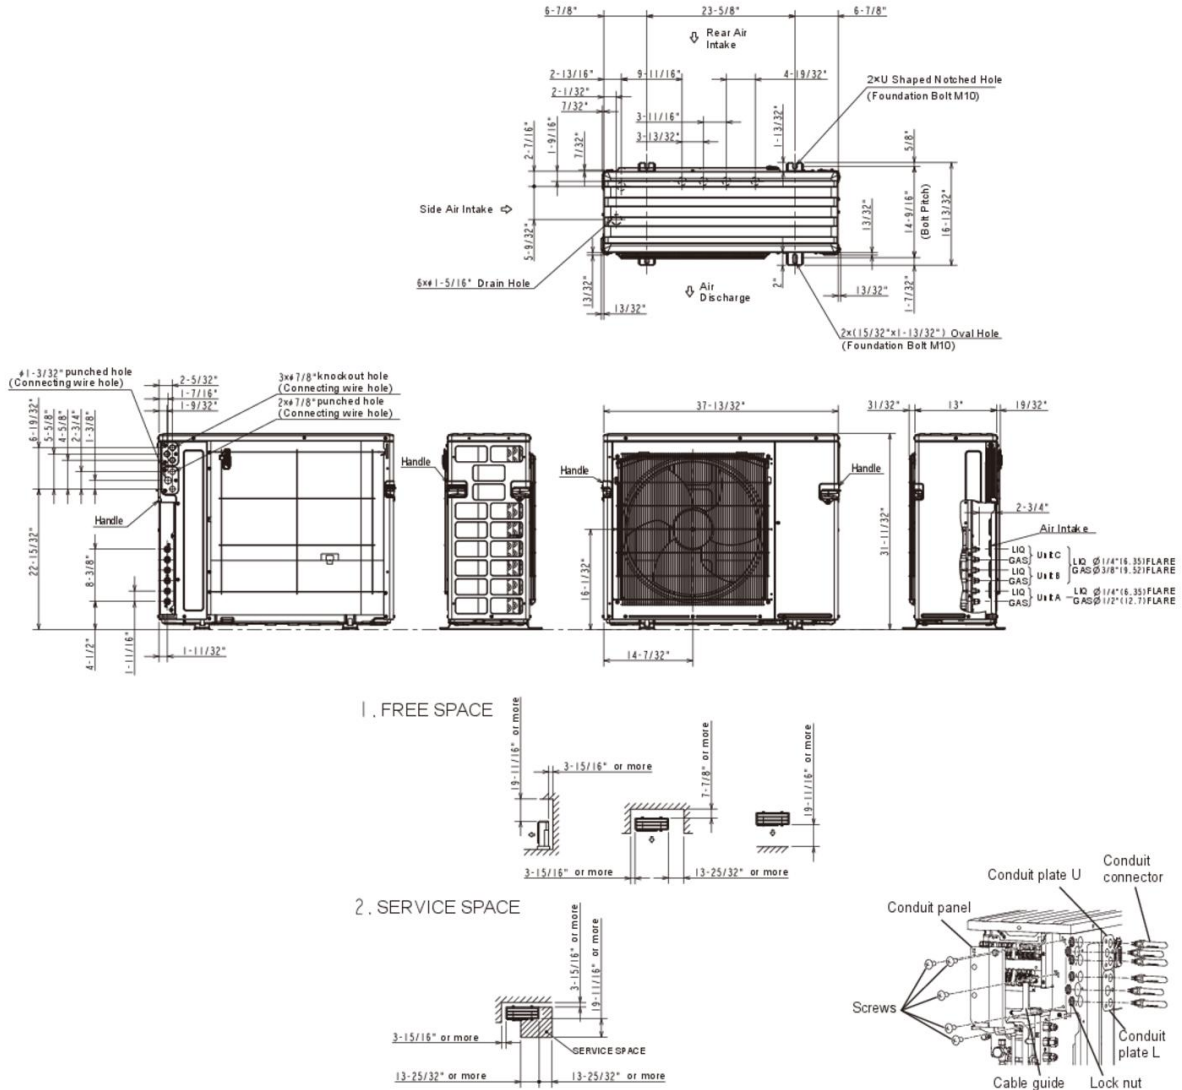

MXZ-3D24NLHZ

Unit: inch (mm)